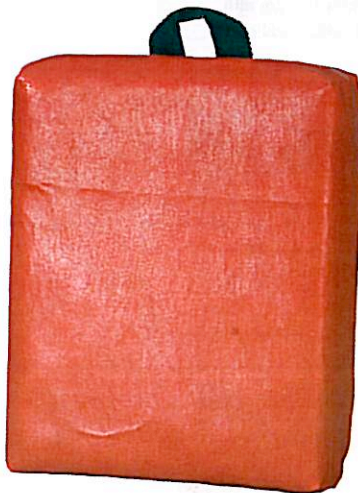

FREE FIGHT GEL GLOVES

#1040

- Cowhide leather with suede leather palm
- Gel padding
- Elastic strap

KICK SHIELD

WINWAYS
INTERNATIONAL

#1047

- High density vinyl cover curved shield
 - Strong nylon hand grip with padded nylon handle
 - Nylon propylene & sponge padding
- Size: 26"x16"x4"
Sizes can be made as per required.

#1048

- High density vinyl cover
 - Strong nylon hand grip with padded nylon handle
 - Highly durable sponge foam padding
- Also available: leather, PVC
Size: 18"x18"x4"

#1049

- Mini kick pad, PVC cover
 - Sponge foam padding
 - Nylon arm holders
- Also available: PU, vinyl
Size: 12" x 10"