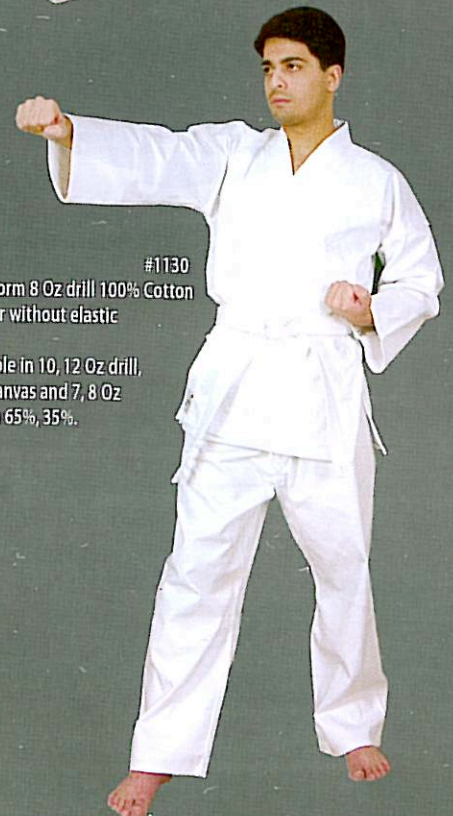

#1130
• Karate uniform 8 Oz drill 100% Cotton
• Pant with or without elastic
Size : 0 to 8
Also available in 10, 12 Oz drill, 14, 16 Oz Canvas and 7, 8 Oz poly-cotton 65%, 35%.