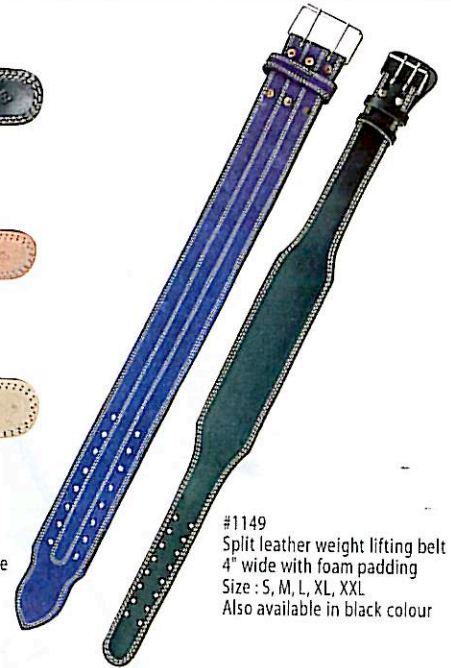

#1138

#1137

#1137, 1138
Boxing Shorts 100% polyester satin
Size : S, M, L, XL

#1139

#1140

#1139, 1140
Kick Boxing Pants 100% polyester satin.
Size : S, M, L, XL

WEIGHT LIFTING BELTS

WINWAYS
INTERNATIONAL

#1141
Genuine leather belt 6" wide
Size : S, M, L, XL, XXL

#1142
Genuine natural colour leather belt 6" wide
Size : S, M, L, XL, XXL

#1143
Genuine natural colour leather belt 4" wide
Size : S, M, L, XL, XXL
Also available in black colour