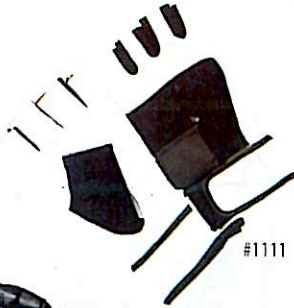

#1111

1. Sheep leather palm, nylon fabric top.
   - Sponge with gel padding
   - Long elastic strap with Velcro closing
2. Size ; S, M, L, XL.

1. Goat leather with Spandex
   - Sponge padding
   - Leather strap with velcro closing
2. Size : S, M, L, XL

1. Nylon palm with lycra top
   - Sponge padding
   - Elastic strap with Velcro closing
2. Size : S, M, L, XL

1. Sheep leather palm with lycra top
   - Sponge padding
   - Short Velcro closing
2. Size : S, M, L, XL

1. Goat leather with elasticated nylon
   - Sponge padding
   - Short strap with Velcro closing
2. Size : S, M, L, XL

1. Goat leather palm with mesh top
   - Sponge padding
   - Short strap with Velcro closing
2. Size : S, M, L