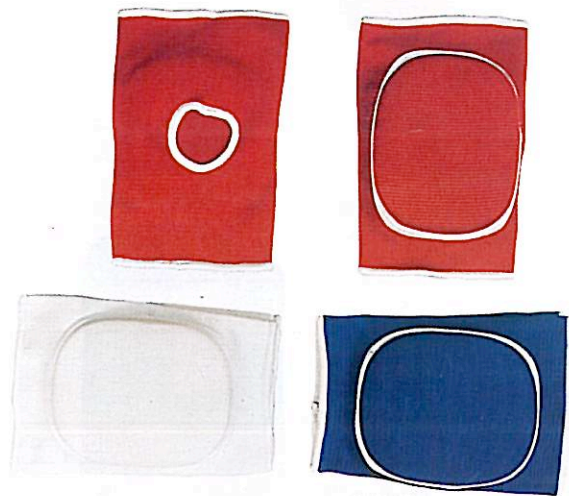

PROTECTION GUARDS

WINWAYS
INTERNATIONAL

#1096
 • Forearm and fist guard
 • Poly-cotton sleeve with Eva padding
 Size: Jr, Sr
 Colors : Black, Blue, Red, White

#1098
 • Forearm Guard
 • Poly-cotton sleeve with Eva padding
 Size: S, M, L, XL

#1100
 • Shin and Instep Pad
 • Poly-cotton sleeve with Eva padding
 Size: S, M, L,
 Colors : Black, Blue, Red, White

#1101
 • Shin Pad
 • Poly-cotton sleeve with Eva padding
 Size: S, M, L
 Colors : Black, Blue, Red, White

#1097
 • Elbow Guard
 • Poly-cotton sleeve with Eva padding
 Size: S, M, L
 Colors : Black, Blue, Red, White

#1099
 • Hand mitt, Poly-cotton sleeve with Eva padding
 Size: S, M, L, XL
 Colors : Black, Blue, Red, White.