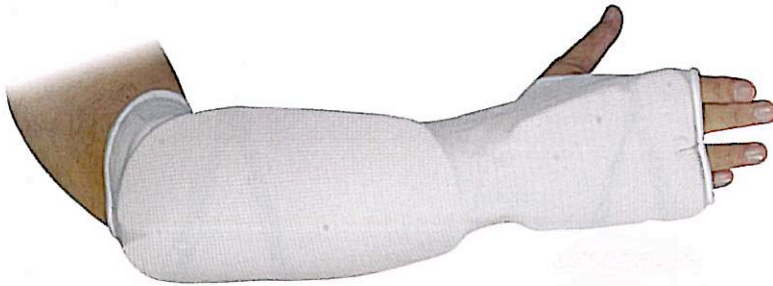

PROTECTION GUARDS

WINWAYS
INTERNATIONAL

#1096
 • Forearm and fist guard
 • Poly-cotton sleeve with Eva padding
 Size: Jr, Sr
 Colors : Black, Blue, Red, White

#1098
 • Forearm Guard
 • Poly-cotton sleeve with Eva padding
 Size: S, M, L, XL