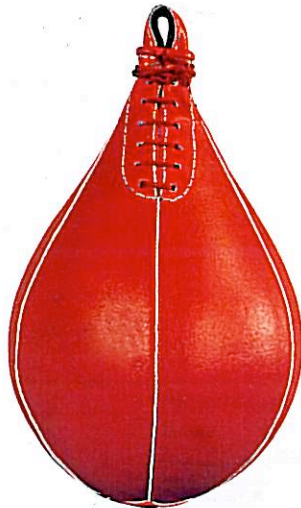

#1056

- Cowhide leather with split leather inside
 - Multilayer, Eva, compressed foam and sponge padding with chin strap
- Size: S, M, L, XL

SPEED & PUNCHING BALLS

WINWAYS
INTERNATIONAL

- #1057
- Split leather two color with latex bladder
 - Laminated with poly-cotton lining
 - Riveted leather ring
 - Size: 13"x18"