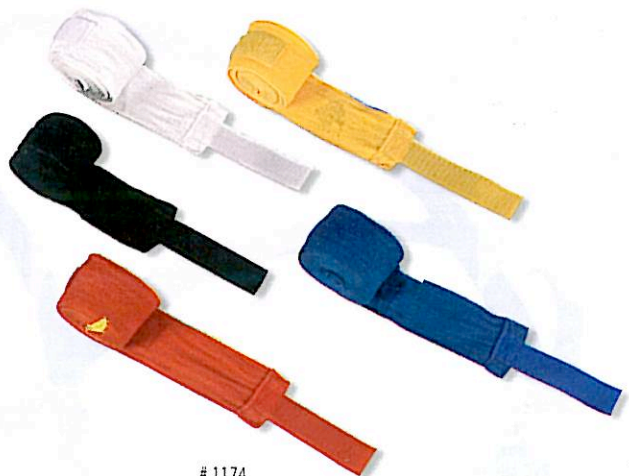

#1171, 1172, 1173
Kubotan made of Aluminium
Size : L=5 1/2", dia. 5/8"