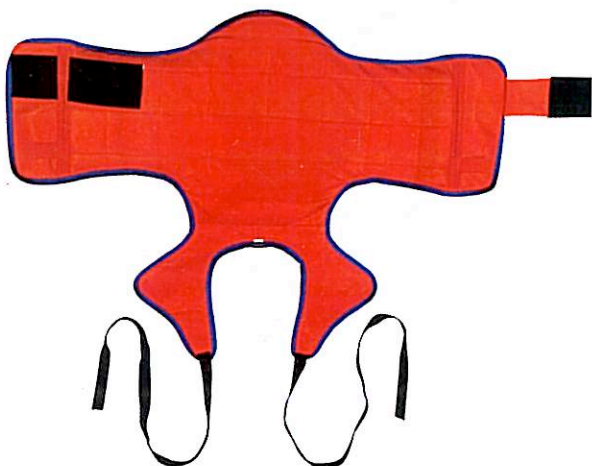

#1082

- Vinyl cover with nylon strap
- Eva padding sandwiched with sponge foam