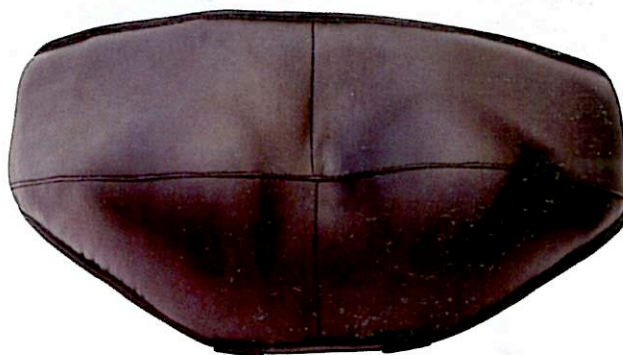

#1085

- Ladies chest guard
- Black PU material, Nylon-cotton inner
- Plastic mould with elastic straps and velcro closing
- Eva foam padding