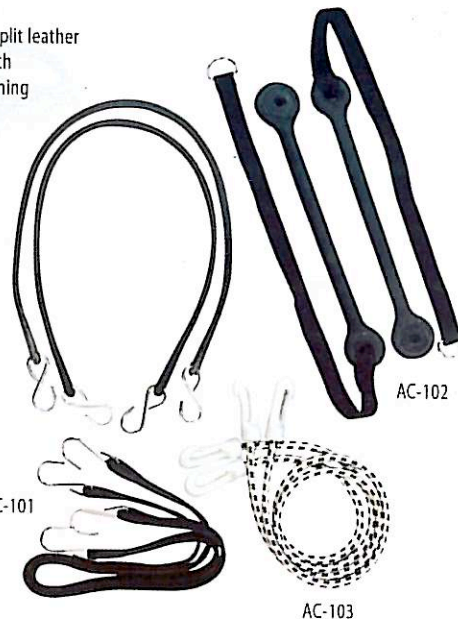

- #1066
- Cowhide leather with double end metal hooks
 - Laminated with poly-cotton lining
 - 2 Rubber cables with 2 nylon straps.

MEDICINE BALLS

#1067

#1068

#1069

- Medicine ball, high quality PVC laminated with poly-cotton lining
- Filled with sand and recycled material
- Size : 1 to 7 Kg