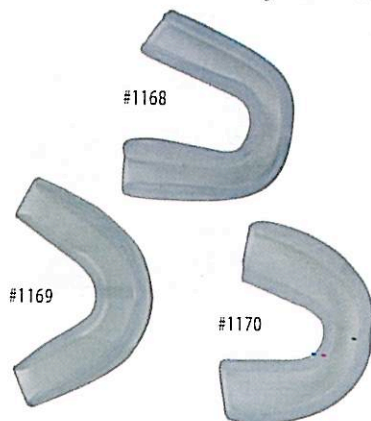

JUMPING ROPES

#1153

#1154

#1155

#1153, 1154, 1155
Genuine leather jumping ropes
Wood handle with bearings

#1156

Nylon string jumping rope
Wood handle with bearings

#1157, 1158

#1163-A

#1163-B

#1163, 1164, 1165, 1166
Boxing gloves PVC, PU cover
Poly-cotton wool filling

#1165

#1166

ACCESSORIES

WINWAYS
INTERNATIONAL

#1168, 1169, 1170
Mouth Piece made of Silicon single and double.

#1171, 1172, 1173
Kubotan made of Aluminium
Size : L=5 1/2", dia. 5/8"

1174
Hand Wraps, 100% cotton & Nylon-Cotton
Size : 9 ft, 12ft
Colours : Black, Blue, Red, White, Yellow.

KEY CHAIN & HANGINGS

WARNING