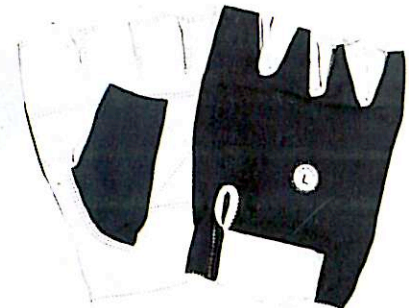

#1118

- Goat leather with elasticated nylon
 - Sponge padding
 - Short strap with Velcro closing
- Size : S, M, L, XL

#1119

#1120

- Goat leather palm with mesh top
 - Sponge padding
 - Short strap with Velcro closing
- Size : S, M, L