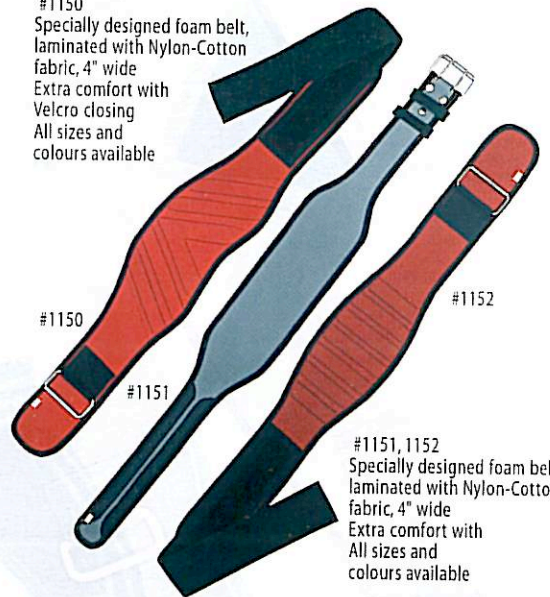

#1149
Split leather weight lifting belt
4" wide with foam padding
Size : S, M, L, XL, XXL
Also available in black colour

#1150

#1151

#1152

#1151, 1152
Specially designed foam belt,
laminated with Nylon-Cotton
fabric, 4" wide
Extra comfort with
All sizes and
colours available