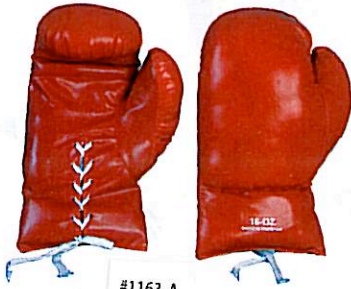

#1160, 1161, 1162, 1163
Boxing set (Bag & Gloves)
PVC filled with poly-cotton wool
All designs and colours available

#1164
Head Guard cowhide leather
Compressed foam & Sponge padding
Also available in PVC, PU, Goat leather

#1167
Training bag made of thick canvas
Filled with poly-cotton wool
3 Steel chains hanging

#1163-A

#1163, 1164, 1165, 1166
Boxing gloves PVC, PU cover
Poly-cotton wool filling