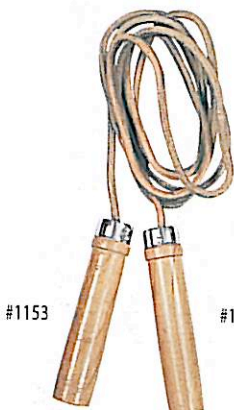

#1150

#1151

#1152

#1146, 1147
Synthetic foam belt laminated with Nylon-Cotton fabric, 4" wide
Two strong support straps with steel ring & Velcro closing
All sizes and colours available

#1151, 1152
Specially designed foam belt,
laminated with Nylon-Cotton
fabric, 4" wide
Extra comfort with
All sizes and
colours available

JUMPING ROPES

#1153

#1154

#1155

#1153, 1154, 1155
Genuine leather jumping ropes
Wood handle with bearings

#1156

Nylon string jumping rope
Wood handle with bearings

#1157, 1158