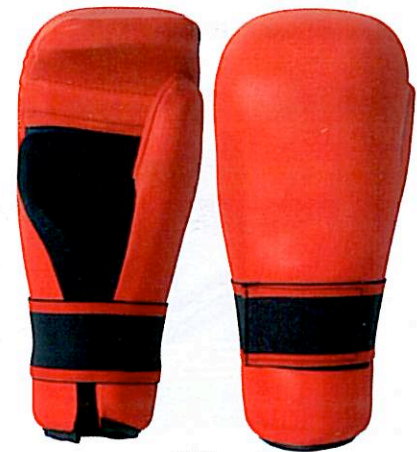

PUNCHING BAG MITTS

WINWAYS
INTERNATIONAL

#1021

- Genuine cowhide leather
- Acrylic wool padding
- Elastic wrist band
- Size: S, M, L, XL
- Also available: Goat, PU

#1022

- Genuine cowhide leather
- Cut finger gloves
- Vertical finger padding with acrylic wool
- Elastic wrist band

Size: S, M, L, XL
Also available: Goat

KARATE MITTS

#1023

- Fine PU cover
- Elastic strap with Velcro closing
- Nylon-Cotton lining
- Eva + Sponge foam Padding
- Size: S, M, L, XL

#1024

- Fine PU cover
- Machine mould inner padding
- Elastic strap with velcro closing
- Size: S, M, L, XL
- Also available in cowhide leather