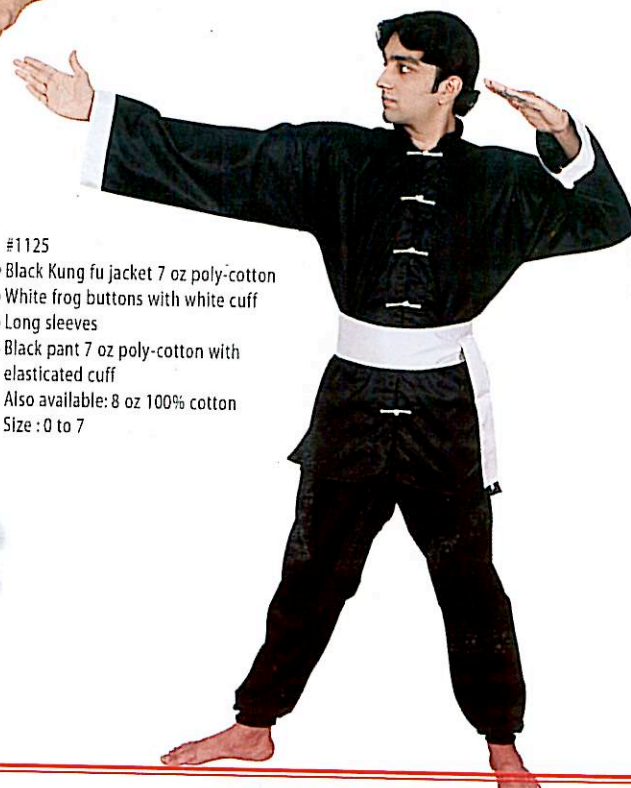

#1122

- Kendo jacket blue or white 100% cotton (medium weight)
- Hakama 8 oz 100% cotton or poly-cotton fabric.