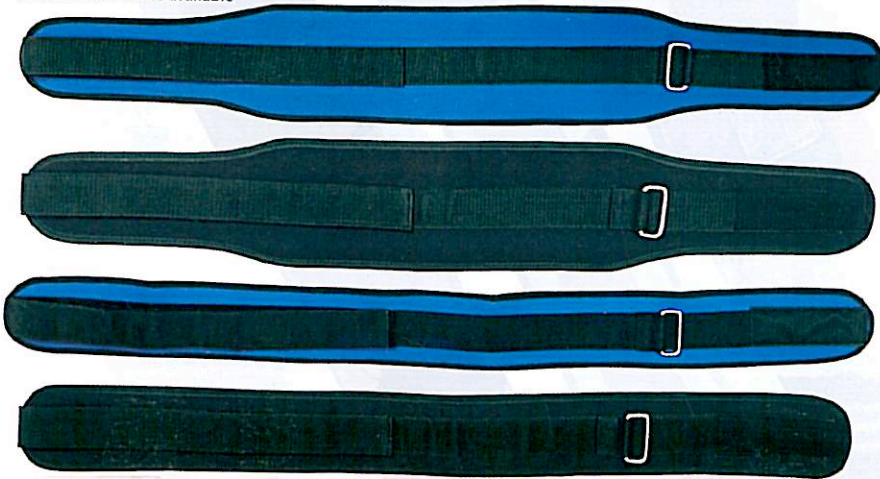

#1144, 1145
Synthetic foam belt laminated with Nylon-Cotton fabric, 6" wide
Two strong support straps with steel ring & Velcro closing
All sizes and colours available

#1150

#1146, 1147
Synthetic foam belt laminated with Nylon-Cotton fabric, 4" wide
Two strong support straps with steel ring & Velcro closing
All sizes and colours available