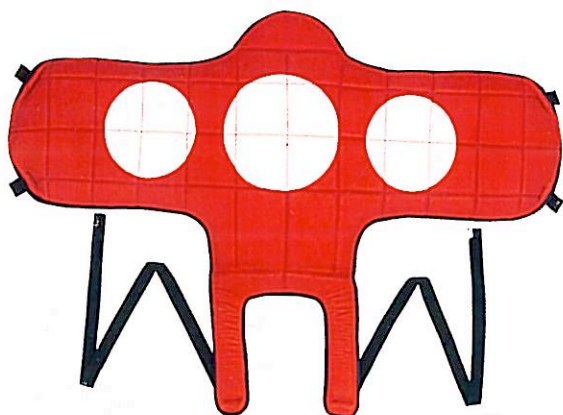

#1078

TAEKWONDO RACKETS

- #1079
- Double racket
 - Fine PU material laminated with poly-cotton lining
 - Stretchable elastic loop for grip
 - Eva and sponge foam padding

- #1080
- Single racket
 - Fine PU material
 - Stretchable elastic loop for grip
 - Eva and sponge foam padding