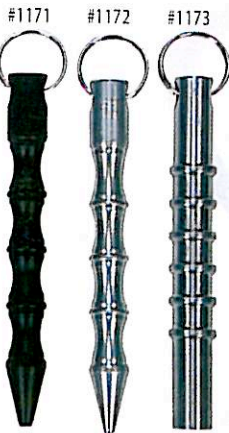

JUMPING ROPES

#1153

#1154

#1155

#1153, 1154, 1155
Genuine leather jumping ropes
Wood handle with bearings

#1156

Nylon string jumping rope
Wood handle with bearings

#1157, 1158

#1163-A

#1163-B

#1163, 1164, 1165, 1166
Boxing gloves PVC, PU cover
Poly-cotton wool filling

#1165

#1166

ACCESSORIES

WINWAYS
INTERNATIONAL

#1168, 1169, 1170
Mouth Piece made of Silicon single and double.

#1171, 1172, 1173
Kubotan made of Aluminium
Size : L=5 1/2", dia. 5/8"

1174
Hand Wraps, 100% cotton & Nylon-Cotton
Size : 9 ft, 12ft
Colours : Black, Blue, Red, White, Yellow.

KEY CHAIN & HANGINGS

WARNING