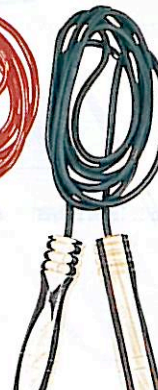

#1150

#1151

#1152

#1146, 1147
Synthetic foam belt laminated with Nylon-Cotton fabric, 4" wide
Two strong support straps with steel ring & Velcro closing
All sizes and colours available

#1151, 1152
Specially designed foam belt,
laminated with Nylon-Cotton
fabric, 4" wide
Extra comfort with
All sizes and
colours available

JUMPING ROPES

#1153

#1154

#1155

#1153, 1154, 1155
Genuine leather jumping ropes
Wood handle with bearings

#1156

Nylon string jumping rope
Wood handle with bearings

#1157, 1158