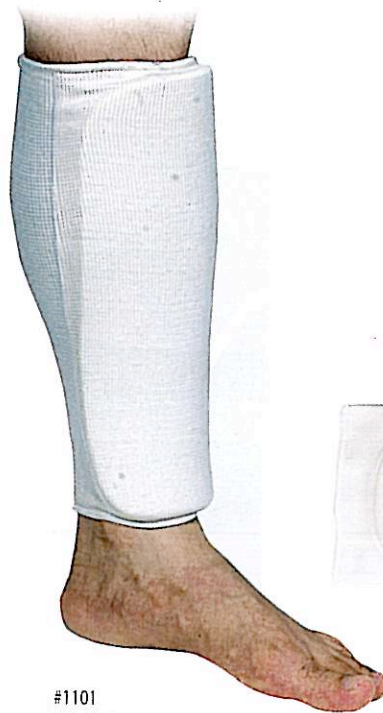

#1101
• Shin Pad
• Poly-cotton sleeve with Eva padding
Size: S, M, L
Colors : Black, Blue, Red, White