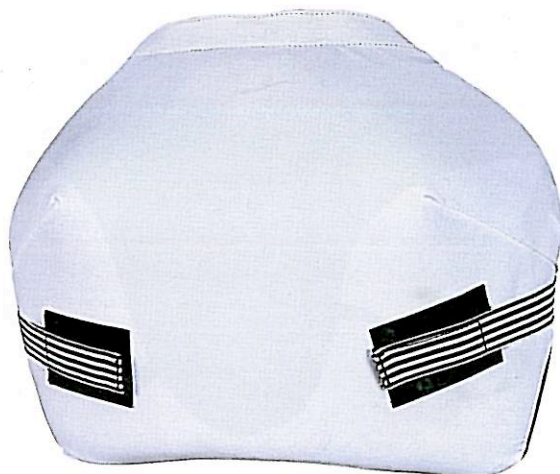

#1084

- Ladies chest guard
- White PU material
- Eva foam padding with elastic straps and velcro closing