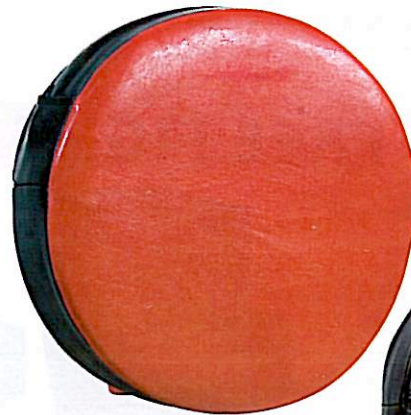

FREE FIGHT GEL GLOVES

#1040

- Cowhide leather with suede leather palm
- Gel padding
- Elastic strap

KICK SHIELD

WINWAYS
INTERNATIONAL

#1047

- High density vinyl cover curved shield
 - Strong nylon hand grip with padded nylon handle
 - Nylon propylene & sponge padding
- Size: 26"x16"x4"
Sizes can be made as per required.

#1048

- High density vinyl cover
 - Strong nylon hand grip with padded nylon handle
 - Highly durable sponge foam padding
- Also available: leather, PVC
Size: 18"x18"x4"

#1049

- Mini kick pad, PVC cover
 - Sponge foam padding
 - Nylon arm holders
- Also available: PU, vinyl
Size: 12" x 10"