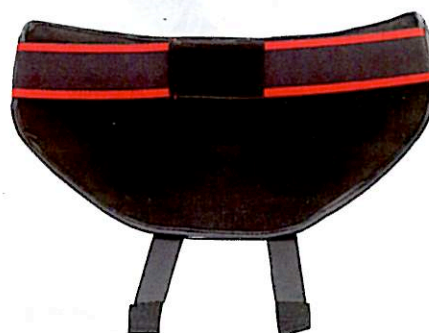

- Vinyl cover with nylon strap
- Three white targets
- Eva padding sandwiched with sponge foam

- Ladies chest guard
- White PU material
- Eva foam padding with elastic straps and velcro closing

- Vinyl cover with nylon strap
- Eva padding sandwiched with sponge foam

- Ladies chest guard
- Black PU material, Nylon-cotton inner
- Plastic mould with elastic straps and velcro closing
- Eva foam padding

- Vinyl cover with nylon strap
- Eva padding sandwiched with sponge foam