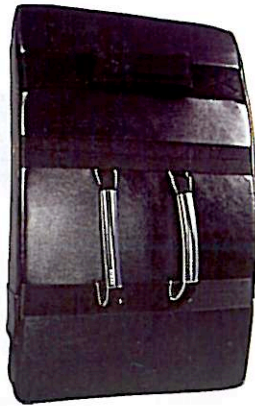

FREE FIGHT GEL GLOVES

#1040

- Cowhide leather with suede leather palm
- Gel padding
- Elastic strap

KICK SHIELD

WINWAYS
INTERNATIONAL

#1047

- High density vinyl cover curved shield
 - Strong nylon hand grip with padded nylon handle
 - Nylon propylene & sponge padding
- Size: 26"x16"x4"
Sizes can be made as per required.

#1048

- High density vinyl cover
 - Strong nylon hand grip with padded nylon handle
 - Highly durable sponge foam padding
- Also available: leather, PVC
Size: 18"x18"x4"

#1049

- Mini kick pad, PVC cover
 - Sponge foam padding
 - Nylon arm holders
- Also available: PU, vinyl
Size: 12" x 10"