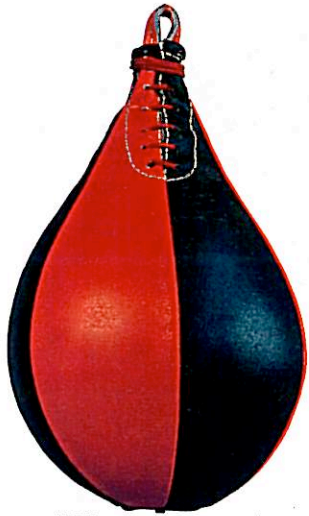

SPEED & PUNCHING BALLS

WINWAYS
INTERNATIONAL

1. #1057
2. Split leather two color with latex bladder
   - Laminated with poly-cotton lining
   - Riveted leather ring
   - Size: 13"x18"